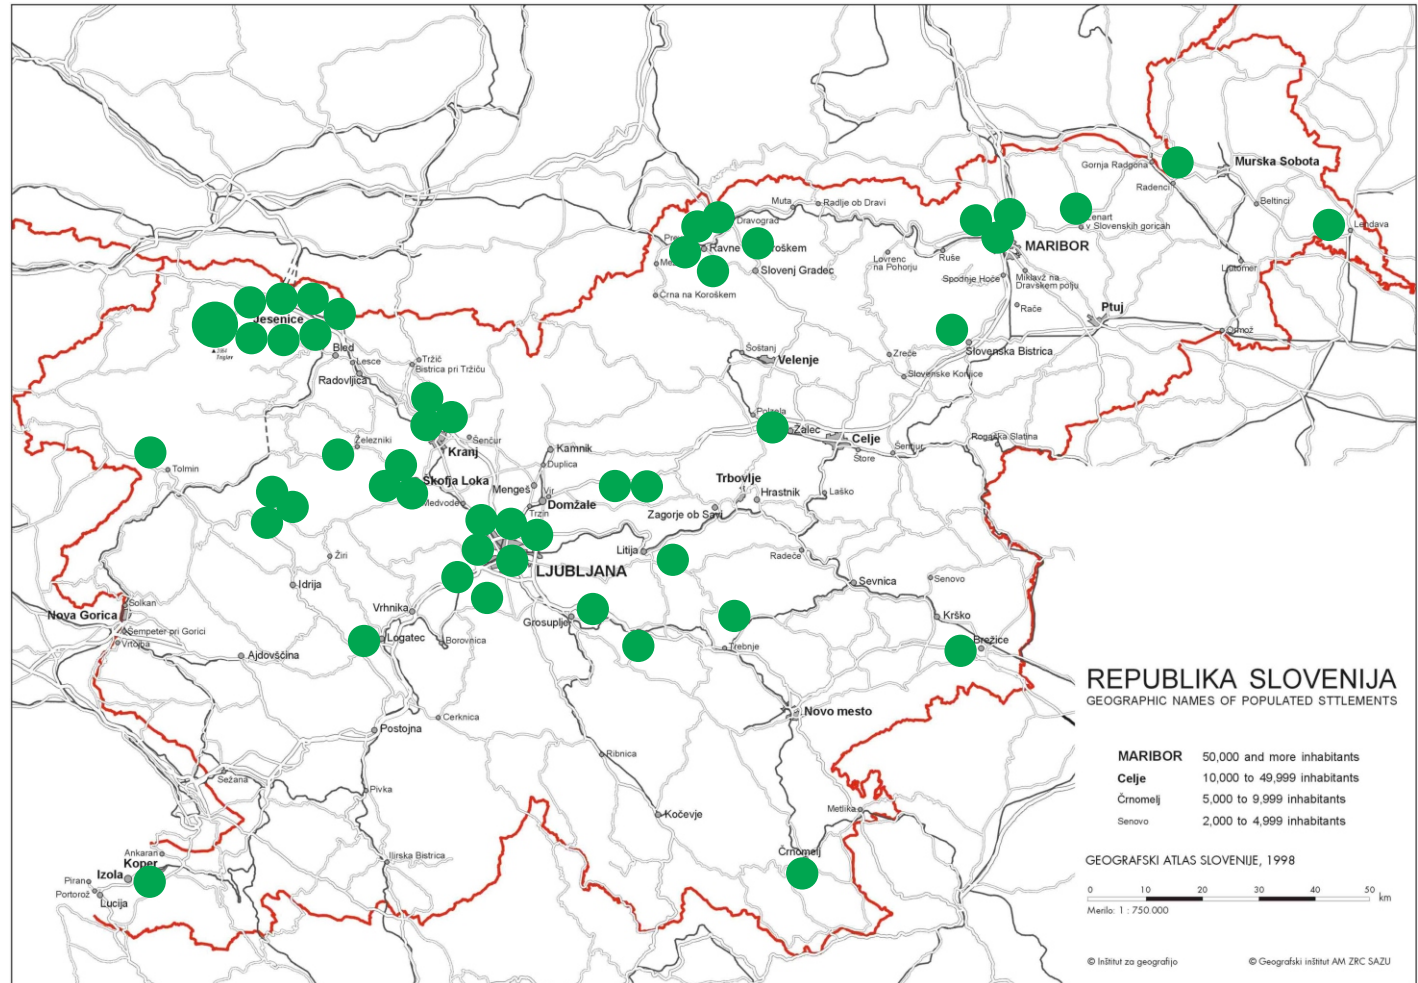

Siapro is supplier No.1 of shotblasting machines in home country - The largest domestic market share in last years

Shot Blasting Machines No. 44

E-ECO Wheels	520	12
	380	40
	320	92

No. of E-ECO Wheels 144

x12	879 kW
x40	986 kW
x92	1.103 kW

2.968 kW

24 h / day	21.096 kWh
	23.664 kWh
	26.472 kWh

kWh / day 71.232 kWh

KROŽENJE - IZMET ABRAZIVA

x Abrasive KG / min = 38,59 ton/min

Abrasive per day = 55.560,96 ton/day

● Siapro shotblasting equipment in Slovenia in February 2019